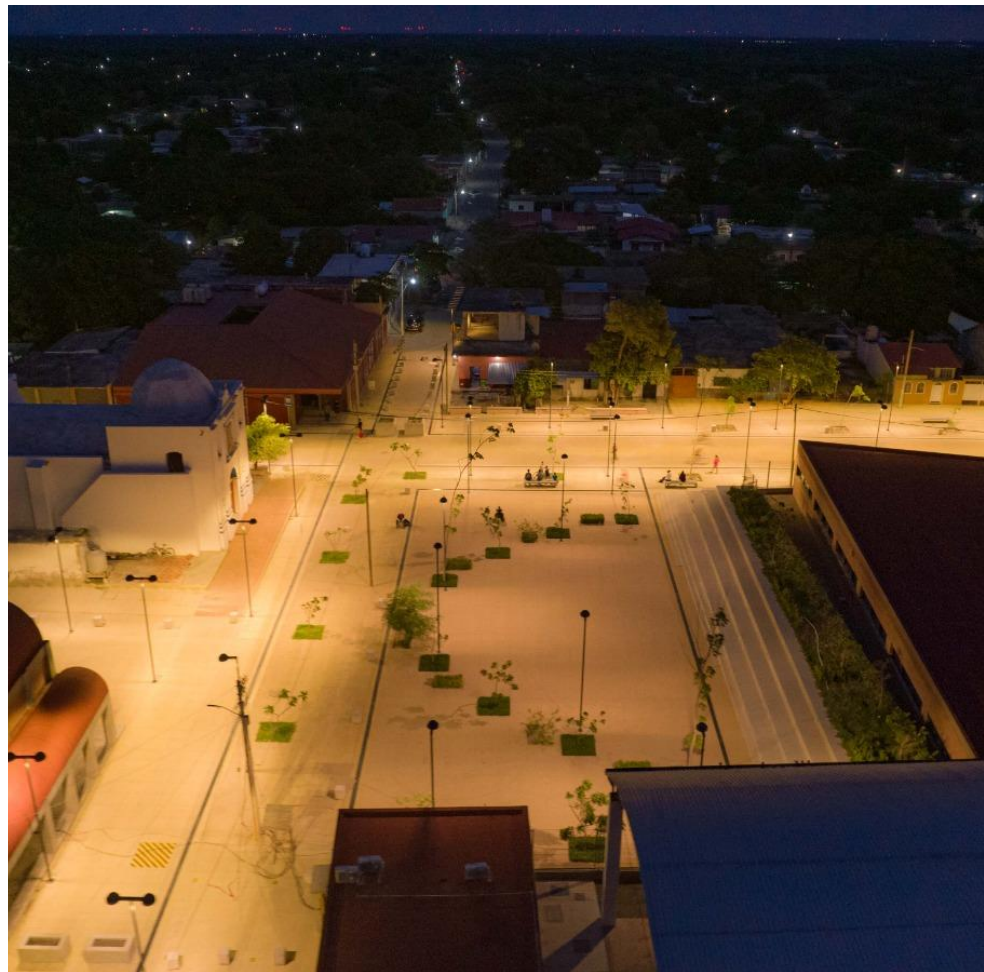

Mayo 2024

An aerial photograph of a coastal promenade. The promenade is a wide, paved walkway that curves along a sandy beach. It is bordered by a low, curved wall made of light-colored stone blocks. Several small, landscaped islands with green grass and palm trees are spaced along the promenade. To the right of the promenade, there are several buildings with red roofs and blue accents, some with covered walkways. The beach is wide and sandy, with waves breaking on the left side. The sky is clear and blue.

SALINA CRUZ Módulo Deportivo y de Espacio Público Las Pilas

19

Para más
información,
escanea aquí

Conoce aquí
la ubicación
de este
espacio

SANTA MARÍA PETAPA Cubierta en Plaza Miguel Hidalgo

32

Para más
información,
escanea aquí